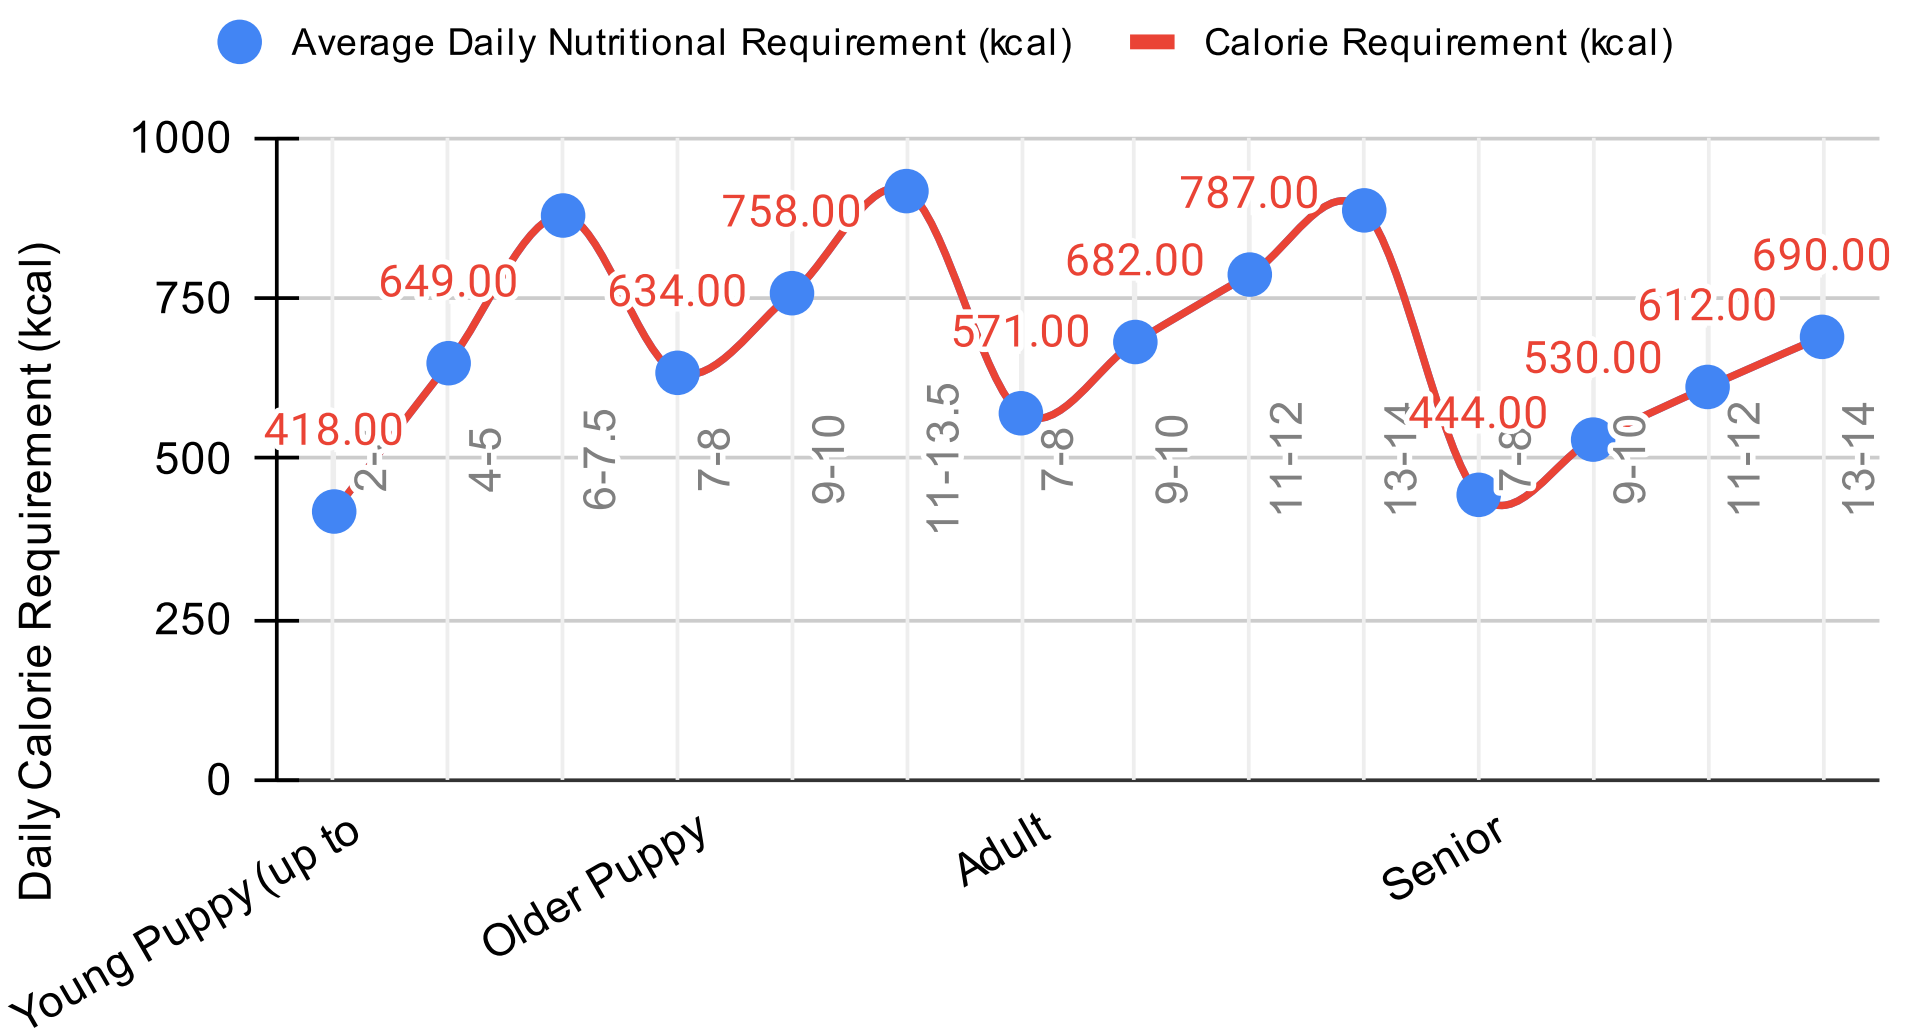

Life Stage	Weight in Kg	Food Daily / Weekly (grams)	Daily Calorie Requirement (kcal)
Young Puppy (up to 4 months)	2-3	63 ≈ 441 Weekly	286
	4-5	113 ≈ 791 Weekly	676
	6-7.5	169 ≈ 1183 Weekly	879
Older Puppy	7-8	150 ≈ 1060 Weekly	602
	9-10	190 ≈ 1330 Weekly	903
	11-13.5	245 ≈ 1715 Weekly	1172

Adult Cocker Spaniel Feeding Chart

Adult Cocker Spaniel should be fed a high-quality, protein-rich diet that is made up of meat or fish as the first ingredient

Weight (in kg)	Food(in grams)	Calorie Requirement (kcal)
7-8	135 ≈ 945 Weekly	571
9-10	171 ≈ 1197 Weekly	682
11-12	207 ≈ 1449 Weekly	787
13-14	243 ≈ 1701 Weekly	887

Senior Cocker Spaniel Feeding Chart

It's recommended to feed a senior Cocker Spaniel a high-quality, senior-specific diet that is rich in protein and moderate in fat

Weight (in pounds)	Food(in grams)	Calorie Requirement (kcal)
7-8	90 ≈ 630 Weekly	444
9-10	114 ≈ 798 Weekly	530
11-12	138 ≈ 966 Weekly	612
13-14	162 ≈ 1134 Weekly	690

Calorie Requirement of Cocker Spaniel

The calorie requirements of a Cocker Spaniel will vary depending on factors such as the dog's age, weight, and level of activity.

Cocker Spaniel Feeding Chart — Calorie Requirement by Age